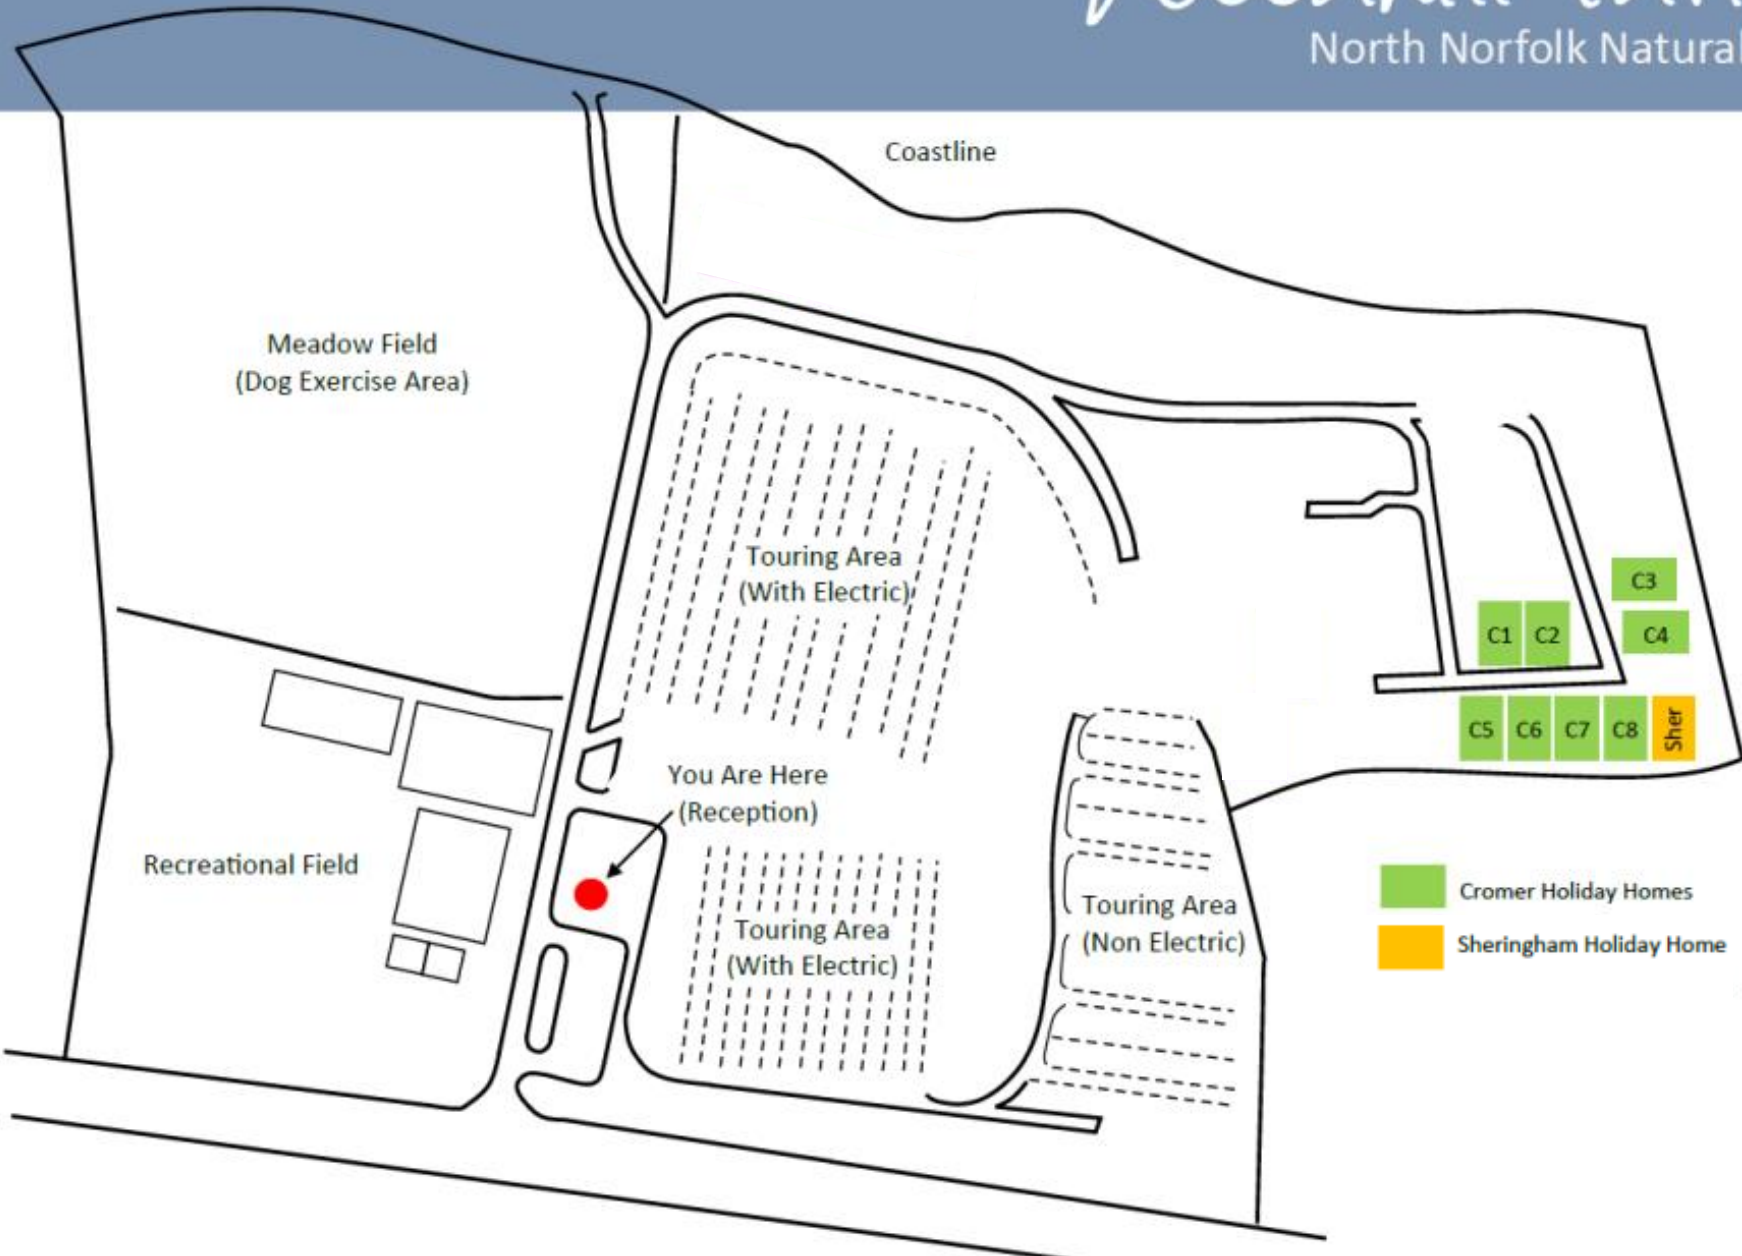

# Woodhill Park

North Norfolk Naturally

-  Cromer Holiday Homes
-  Sheringham Holiday Home